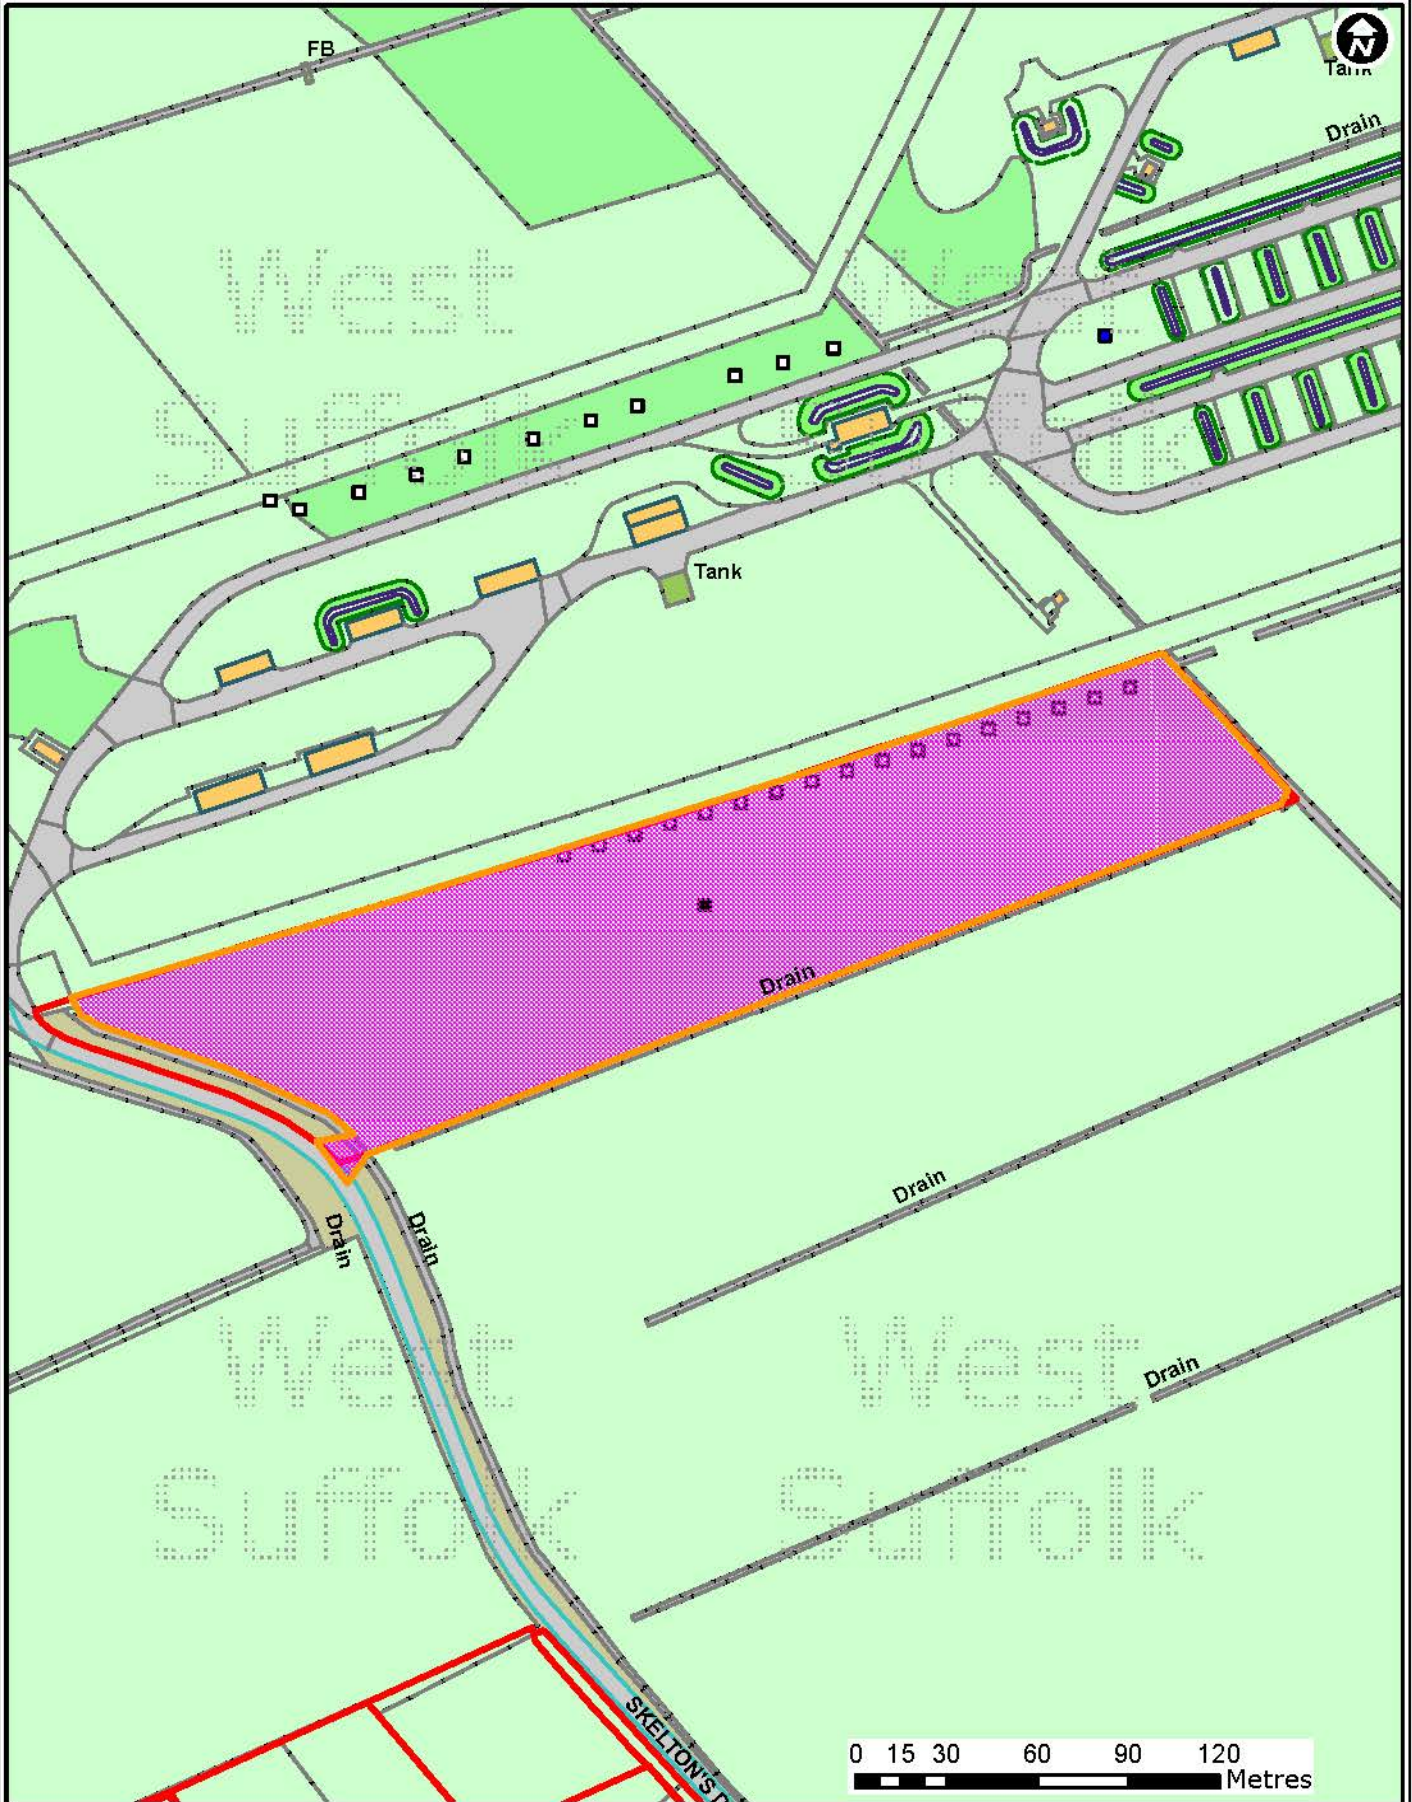

DC/16/1758/FUL

Land North Of Lodge Farm, Skeltons Drove, Beck Row

Forest Heath • St Edmundsbury

West Suffolk
working together

© Crown Copyright and database rights 2016 OS
100019675/100023282. You are not permitted to copy,
sub-license, distribute or sell any of this data to third parties
in any form. Use of this data is subject to terms and conditions.
See www.westsuffolk.gov.uk/disclaimer.cfm.

Scale: 1:2,500
Date: 17/01/2017